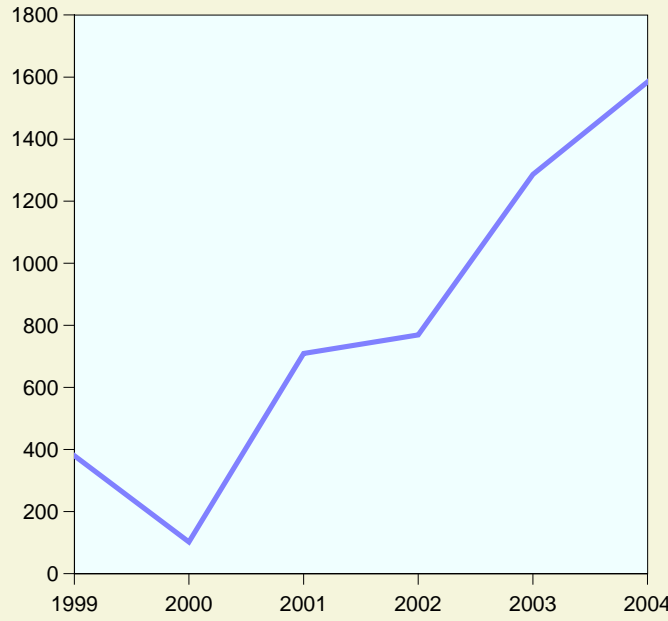

Loads (metric tons per year)

— Peace River @ Arcadia - 02296750

Inorganic Nitrogen

Ortho-phosphorus

Total Nitrogen

Total Organic Carbon

Total Phosphorus

Total Suspended Solids