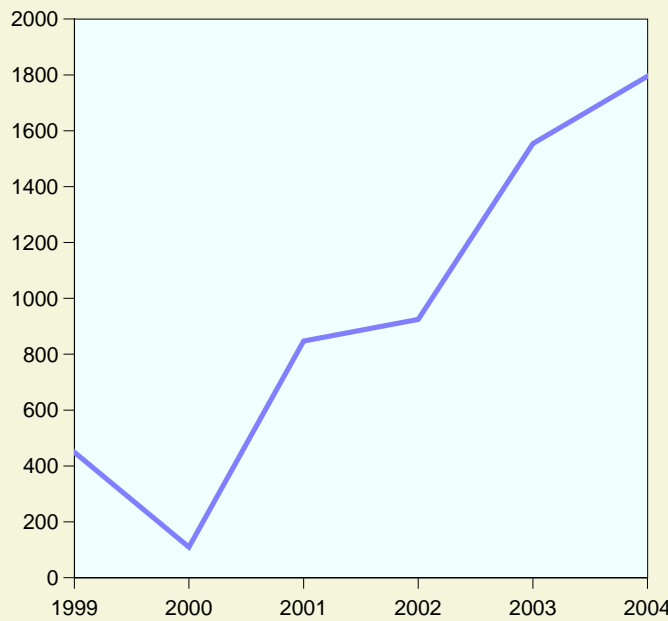

Loads (metric tons per year)

— Peace River @ Arcadia - 02296750

Inorganic Nitrogen

Ortho-phosphorus

Total Nitrogen

Total Organic Carbon

Total Phosphorus

Total Suspended Solids