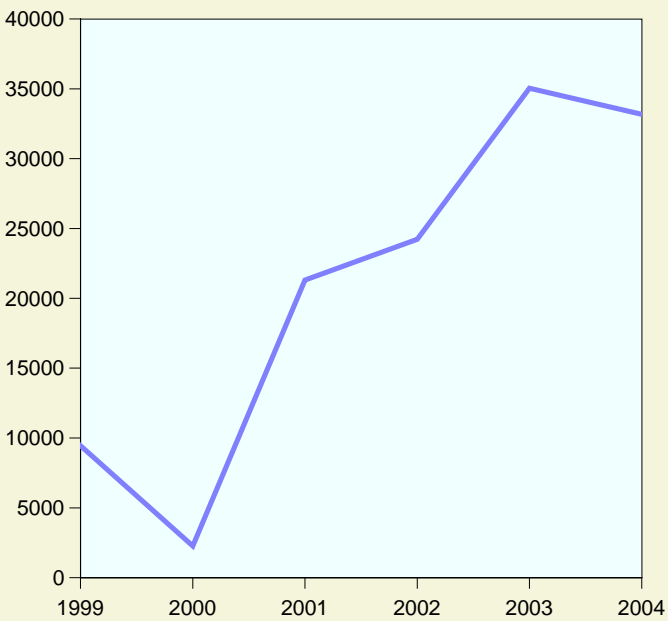

Loads (metric tons per year)

— Peace River @ Arcadia - 02296750

Inorganic Nitrogen

Ortho-phosphorus

Total Nitrogen

Total Organic Carbon

Total Phosphorus

Total Suspended Solids