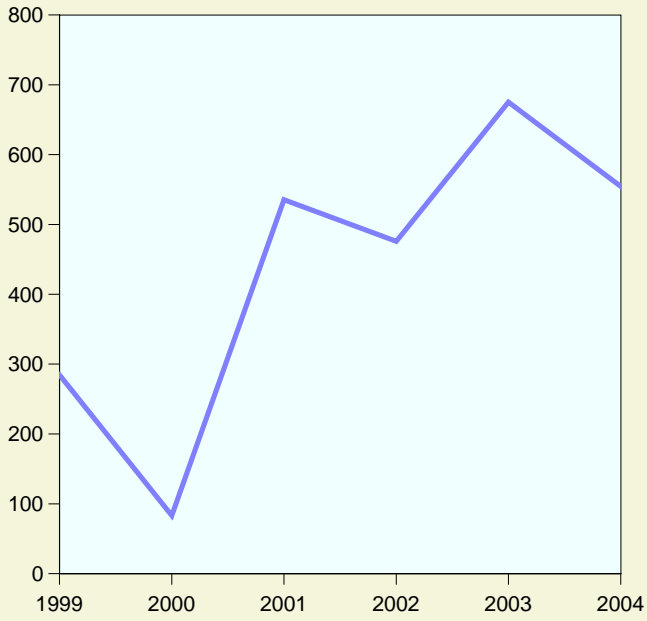

Loads (metric tons per year)

— Peace River @ Arcadia - 02296750

Inorganic Nitrogen

Ortho-phosphorus

Total Nitrogen

Total Organic Carbon

Total Phosphorus

Total Suspended Solids