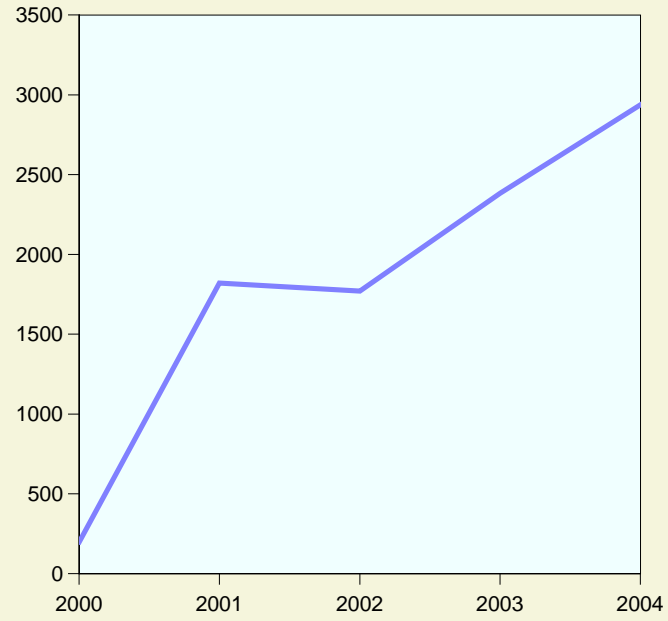

Loads (metric tons per year)

— Peace River @ Arcadia - 02296750

Inorganic Nitrogen

Ortho-phosphorus

Total Nitrogen

Total Organic Carbon

Total Phosphorus

Total Suspended Solids